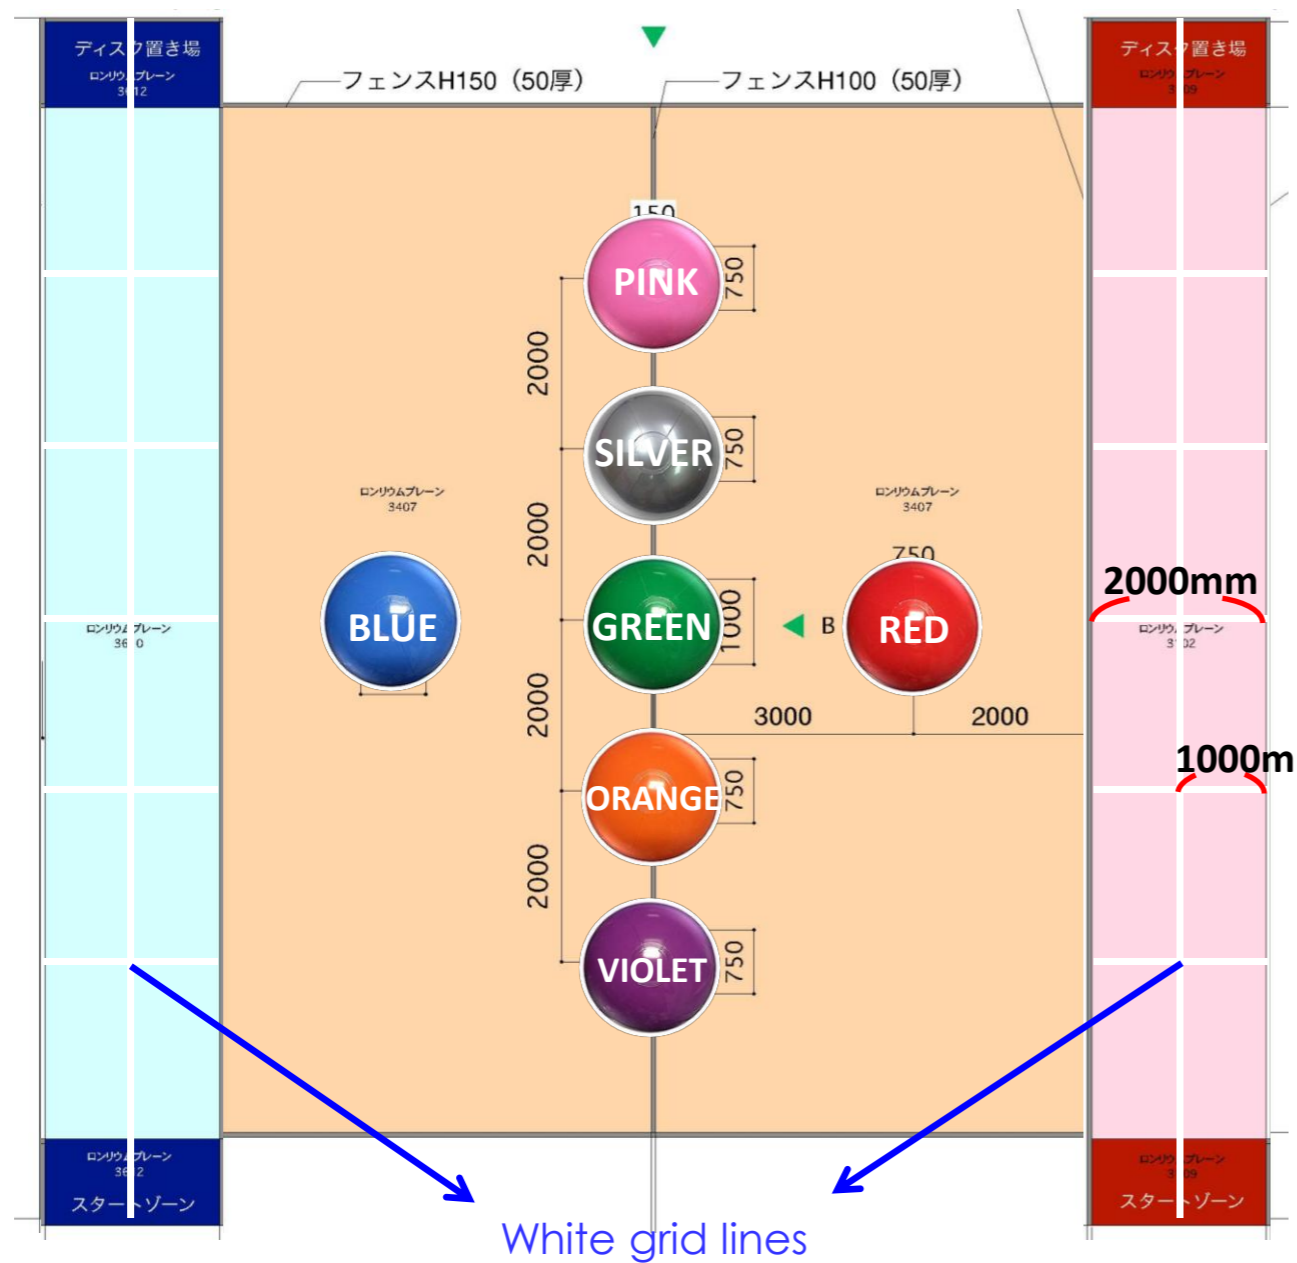

White grid lines

Contest Articles

Volley® Soft Saucer (Red, Blue)