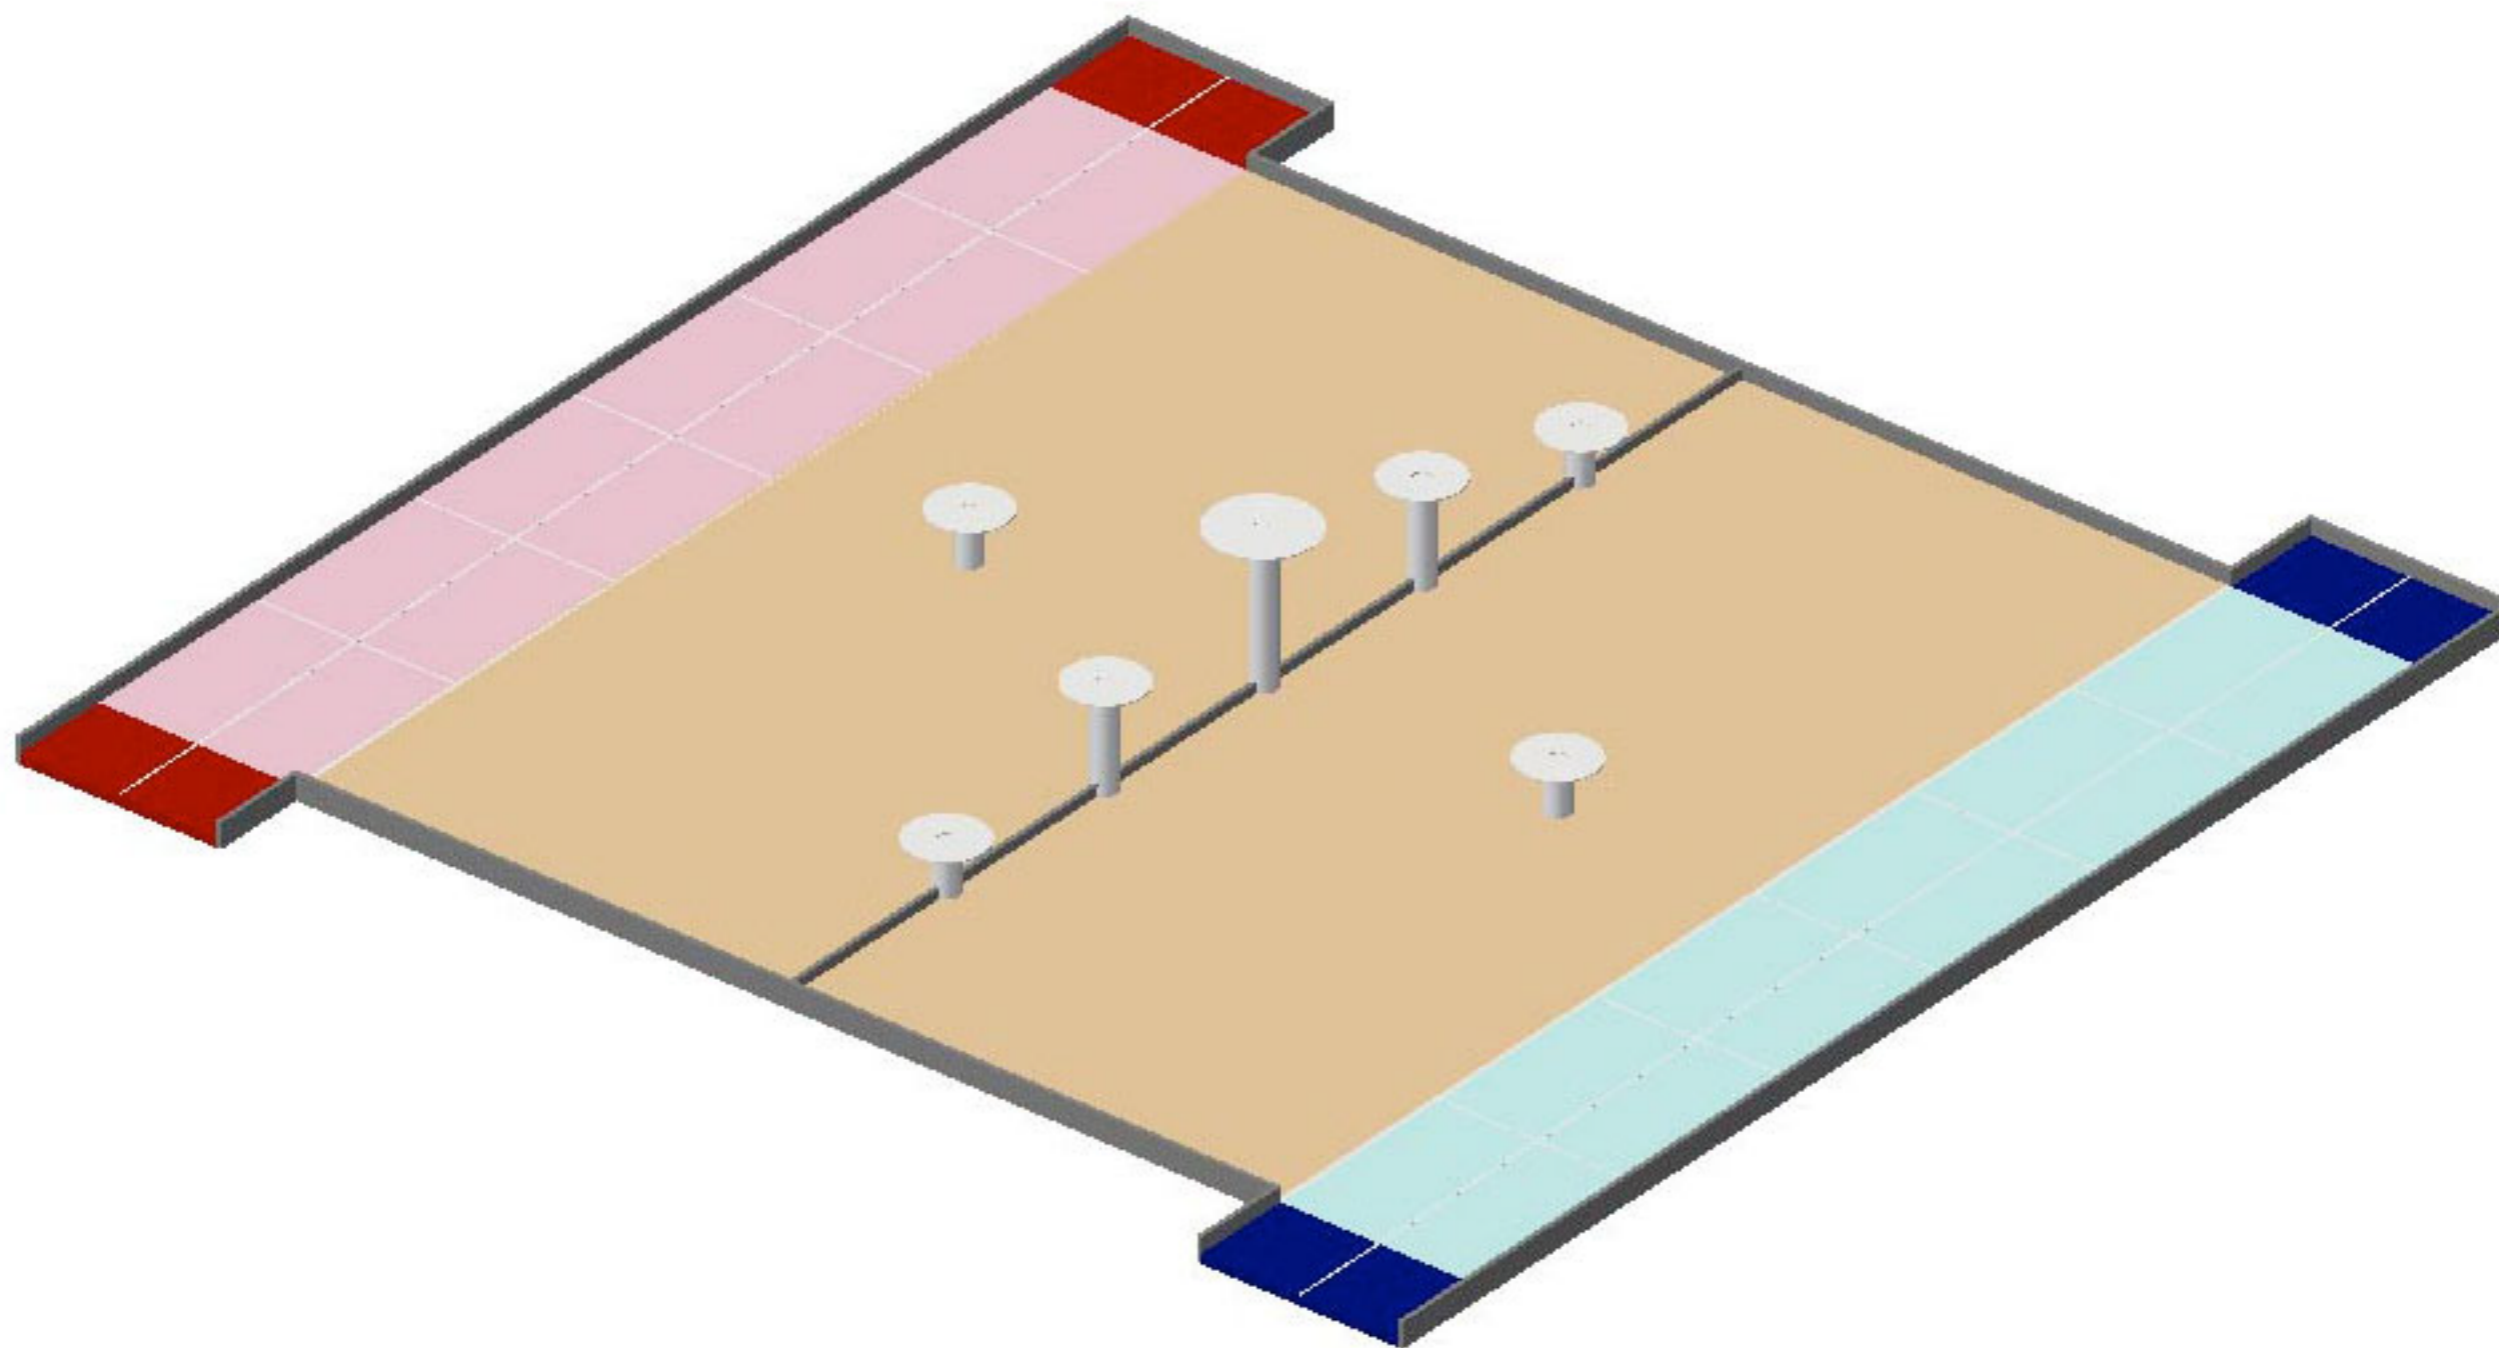

◀ Side View from A

◀ Side View from B

Appendix

1. Game Field Material

	Material	Color	Color Reference (Product*)
Start Zone, Loading Area	Vinyl floor sheet	Dark red	Pantone 188C (Lonleum Plain 3109)
Start Zone, Loading Area		Dark blue	Pantone 2189C (Lonleum Plain 3612)
Throwing Area		Pink	Pantone 7612C (Lonleum Plain 3102)
Throwing Area		Light blue	Pantone 290C (Lonleum Plain 3610)
No Contact Area		Beige	Pantone 7508C (Lonleum Plain 3407)
White grid lines	Non-shiny vinyl tape	White	
Fence	Wood		
Spot	Plywood	White	
Spot (column)	TBA	White	

Note:

- Information labelled "TBA" will be updated by October, 2016.
- Information on how to secure spots onto the game field will also be released by October 2016.
- Samples of the vinyl floor sheet used in the Throwing Area will be sent to participating broadcasters in due course. Details will be sent to each broadcaster.

2.1 Flying discs

The designated flying disc in the event is Volley® ELE Soft Saucer (Red and Blue)

Thickness	approx. 3cm
Weight	approx. 38g
Diameter	approx. 24cm
Material	Polyurethane

(Participants should allow for slight individual differences.)