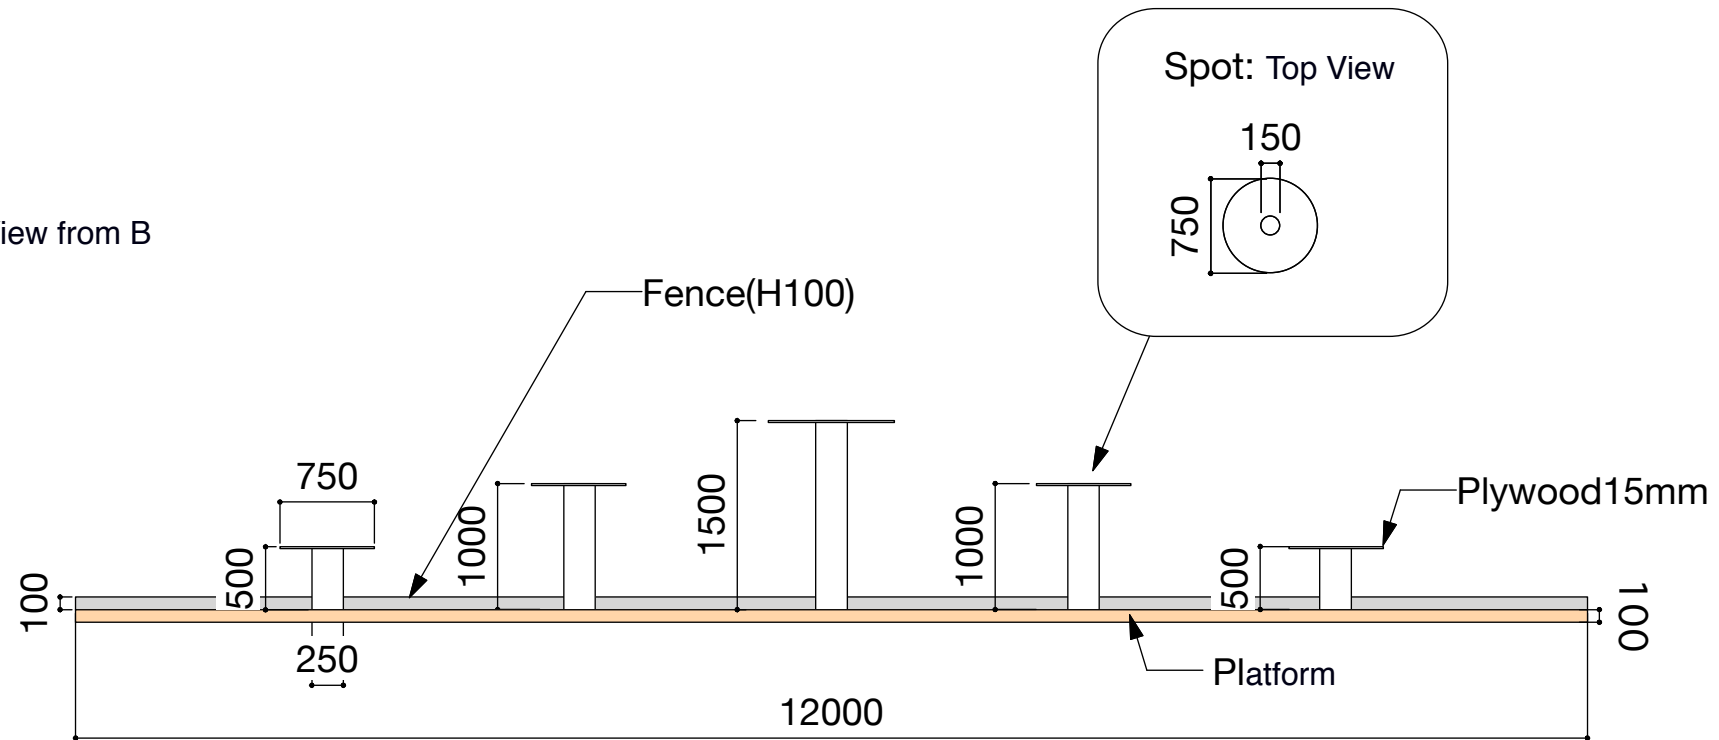

◀ Side View from A

◀ Side View from B

Appendix

1. Game Field Material

	Material	Color	Color Reference (Product*)
Start Zone, Loading Area	Vinyl floor sheet	Dark red	Pantone 188C (Lonleum Plain 3109)
Start Zone, Loading Area		Dark blue	Pantone 2189C (Lonleum Plain 3612)
Throwing Area		Pink	Pantone 7612C (Lonleum Plain 3102)
Throwing Area		Light blue	Pantone 290C (Lonleum Plain 3610)
No Contact Area		Beige	Pantone 7508C (Lonleum Plain 3407)
White grid lines	Non-shiny vinyl tape	White	
Fence	Wood		
Spot	Plywood	White	
Spot (column)	TBA	White	

2.1 Flying discs

The designated flying disc in the event is Volley® ELE Soft Saucer (Red and Blue)

Thickness	approx. 3cm
Weight	approx. 38g
Diameter	approx. 24cm
Material	Polyurethane

(Participants should allow for slight individual differences.)