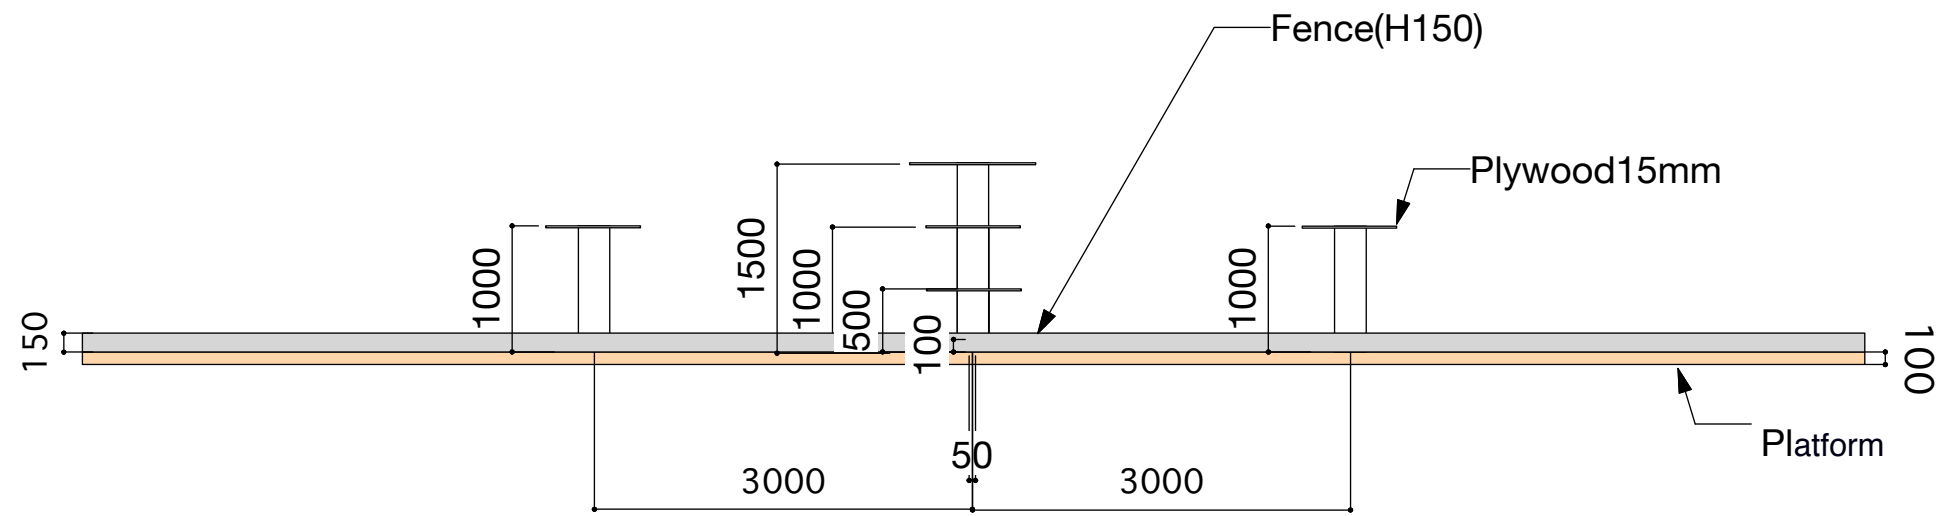

◀ Side View from A

◀ Side View from B

Appendix

1. Game Field Material

	Material	Color	Color Reference (Product*)
Start Zone, Loading Area	Vinyl floor sheet	Dark red	Pantone 188C (Lonleum Plain 3109)
Start Zone, Loading Area		Dark blue	Pantone 2189C (Lonleum Plain 3612)
Throwing Area		Pink	Pantone 7612C (Lonleum Plain 3102)
Throwing Area		Light blue	Pantone 290C (Lonleum Plain 3610)
No Contact Area		Beige	Pantone 7508C (Lonleum Plain 3407)
White grid lines	Non-shiny vinyl tape	White	
Fence	Wood		
Spot	Plywood	White	
Spot (column)	TBA	White	

2.1 Flying discs

The designated flying disc in the event is Volley® ELE Soft Saucer (Red and Blue)

Thickness	approx. 3cm
Weight	approx. 38g
Diameter	approx. 24cm
Material	Polyurethane

(Participants should allow for slight individual differences.)